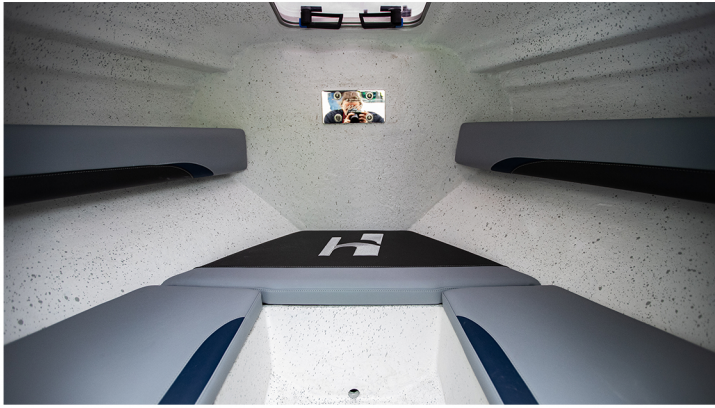

620 R - Series

620 R-SERIES SPECIFICATIONS*

Length Overall	6.40 m
Beam	2.40 m
Height	2.20 m
Weight (Boat Only)	1150 kg
Transom Height Single	25"
Fuel Capacity	230L

Standard Features

Anchor Drum Winch - Inc Rope & Chain
Automatic Bilge Pump
Bow Eye and Rear Tow Eye
Bow Rail
Bow Roller
Bow Sprit
Bucket Seats with Pedestals x 2
Cabin Bulkheads
Cabin Bunks C/W Bunk Cushions & Stowage
Cabin Deck Hatch
Cabin Side Shelves
Colour - Single Tone Hull & Deck
Curved Windscreen
Drink Holder x 1
Ergonomically Designed Dashboard
Hydraulic Steering with Sports Steering Wheel
Large Live Bait Tank
Lockable Glove Box
Navigation Lights
Passenger Grab Rail
Port Side Storage
Recessed Rear Cleats
Rope Locker with Lid & Provision for Winch
Self Draining Anchor Well
Side Rod Holders / Gaff Racks

Stainless Rod Holders x 4
Stainless Steel Windscreen Rail
Thru Transom Access
Single Rig Set Up
Underfloor Fuel Tank with Deck Fill & Breathers
Underfloor Foam
Underfloor Stowage Locker
Upholstered Cabin Back Rests
Water Resistant Switch Panel

Optional Features

Battery Switch x 1
1/2 Bunk Infill - No Toilet
Full Bunk Infill - No Toilet
Cabin Light x 1
Glued in Cockpit Carpet
Cockpit Lights x 2
Colour - Slab Sided Hull
Colour - Two Tone Deck
Colour - Two Tone Hull
Deck Wash System Inc Hose
Fibreglass Baitboard over Outboard Well - Medium
Fibreglass Baitboard over Outboard Well - Large
Live Bait Tank Aerator & Pump System
Audio System with 2 Speakers

Rocket Launcher - Complete with 6 Rod Holders, Top & Side Accessory Mounts (32mm Stainless Steel)
Seat Box with Tackle Locker
Seat Box with So Pac Hatch
Stainless Steel Footrest - Drivers Side
Stainless Steel Footrest - Passenger
Stainless Steel Seat Frames - Small
Stainless Steel Seat Frames - Large
Starboard Transom Door with Latch
Trimming - Bimini
Trimming - Front Clears
Trimming - Side Curtains
Trimming - Travel Cover
Trim Tabs - Lenco 9 x 12 Trim Tab Kit
Underbunk Toilet - Electric Includes 1/2 Bunk Infill & Curtain
Underbunk Toilet - Porta Potti Includes 1/2 Bunk Infill & Curtain
Zipwake 300mm Interceptor Kit Supplied & Fitted
Upgraded HP Transom to 250HP

UPHOLSTERY COLOURS

GELCOAT COLOURS